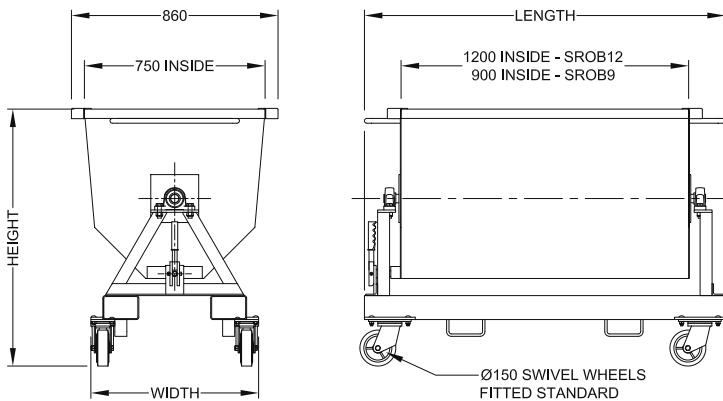

Type SROB Roll Sideways Bin

Sideways discharge bin with the ability to tip in either direction. Fork pockets are provided for end or sideways lifting and tipping. This bin is ideally suited to the food industry. Available in either painted or galvanised finish. Stainless Steel also available on request. Wheels fitted as standard.

- Safe Working Load: 600 kg
- Fork Pockets: 140 mm x 60 mm
- End Fork Pocket Centres: 450 mm
- Side Fork Pocket Centres: 660 mm

Options Available:

- Crane Lugs
- Drain Plug

Type	Capacity (litres)	Width (mm)	Length (mm)	Height (mm)	Unit Weight (kg)
SROB 9	450	700	1200	870	150
SROB 12	600	700	1500	870	170