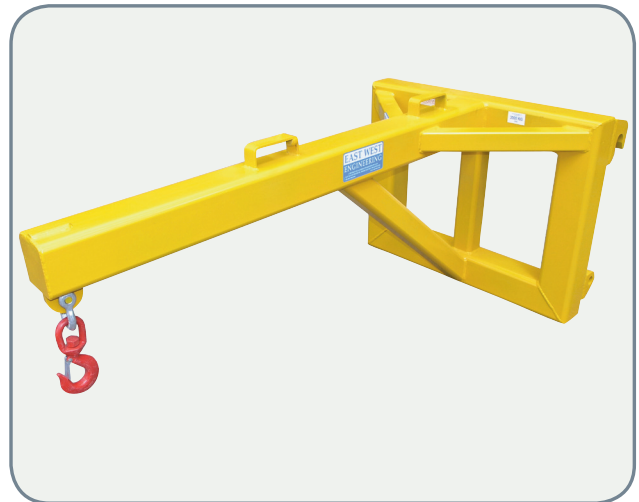

Type SHP-EXT Extended Single Hook Jib

Manufactured to suit most Telehandler and Quickhitch arrangements, the SHP-EXT is custom manufactured to suit the quickhitch as specified by the customer.

The SHP-EXT quick hitch jib is manufactured with a single hook point, at a distance of 2000mm load centre, and has a Safe Working Load of 4000 kg. Enamel paint finish.

- Supplied with hook & shackle
- Fork pockets fitted for transport
- Approximate Weight: 250 kg

Quick hitches available to suit most telehandlers and loaders.

Type SHP Single Hook Jib

The SHP Single Hook Point Jib is a simple single hook point jib offering one lifting point at a nominal distance of 500mm load centre, with an SWL of 4000kg. Enamel paint finish.

- Supplied with hook & shackle
- Approximate Weight: 150 kg