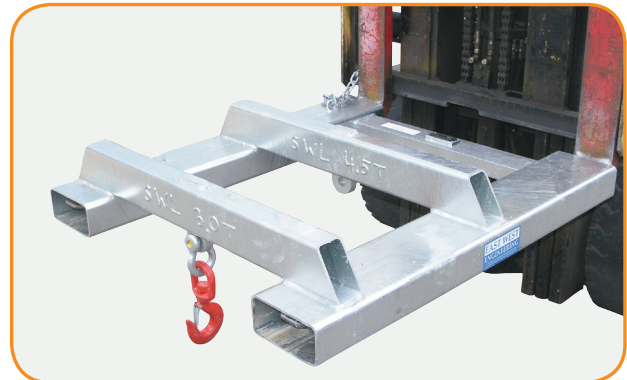

Type SJ2 Jib

Simple slip on jib attachment, suitable for most forklifts. Two lifting points available, and supplied with one safety swivel hook. Galvanised finish.

- Safe Working Load: 2000 kg
- Fork Pocket Size: 165 mm x 65 mm
- Fork Pocket Centres: 275 mm
- Unit Weight: 45 kg

Type SJW Wide Pocket Jib

The SJW style jib is fitted with wide spaced fork pockets, and provides 2 lifting positions 550 mm apart. This is a simple slip on style jib, and is supplied with safety swivel hook. Galvanised finish.

Type	SWL (kg) / 550mm	SWL (kg) / 1100mm	Fork pocket size (mm)	Fork Pocket Centres (mm)	Unit weight (kg)
SJW 2.5	2500	1500	165 x 65	740	75
SJW 4.5	4500	3000	180 x 80	875	140
SJW 7	7000	5000	180 x 80	875	210
SJW II	11,000	8000	230 x 110	875	260