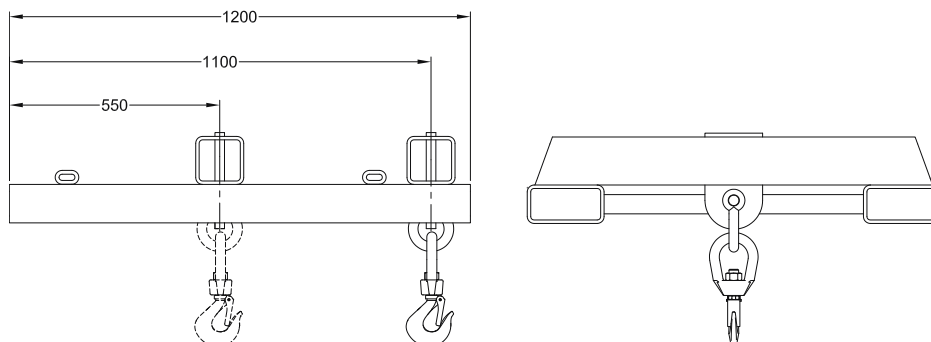

Type SJ2 Jib

Simple slip on jib attachment, suitable for most forklifts. Two lifting points available, and supplied with one safety swivel hook. Galvanised finish.

- Safe Working Load: 2000 kg
- Fork Pocket Size: 165 mm x 65 mm
- Fork Pocket Centres: 275 mm
- Unit Weight: 45 kg

Type SJW Wide Pocket Jib

The SJW style jib is fitted with wide spaced fork pockets, and provides 2 lifting positions 550 mm apart. This is a simple slip on style jib, and is supplied with safety swivel hook. Galvanised finish.

Type	SWL (kg) / 550mm	SWL (kg) / 1100mm	Fork pocket size (mm)	Fork Pocket Centres (mm)	Unit weight (kg)
SJW 2.5	2500	1500	165 x 65	740	75
SJW 4.5	4500	3000	180 x 80	875	140
SJW 7	7000	5000	180 x 80	875	210
SJW II	11,000	8000	230 x 110	875	260