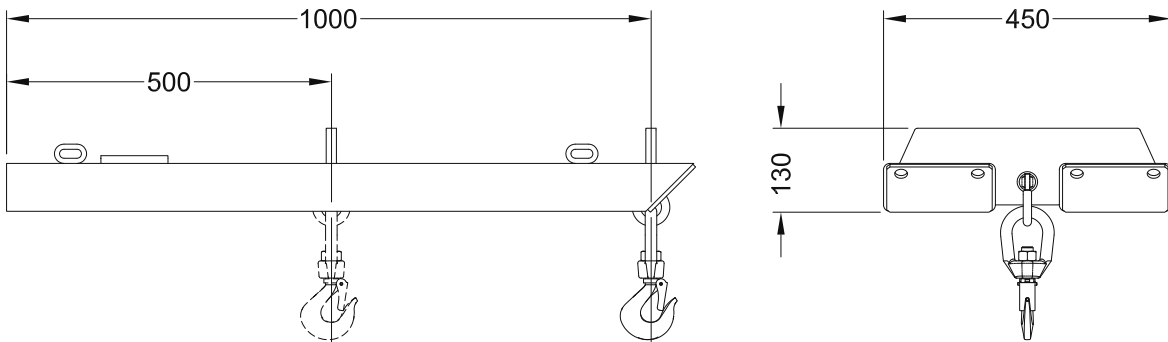

Type SJ2 Jib

Simple slip on jib attachment, suitable for most forklifts. Two lifting points available, and supplied with one safety swivel hook. Galvanised finish.

- Safe Working Load: 2000 kg
- Fork Pocket Size: 165 mm x 65 mm
- Fork Pocket Centres: 275 mm
- Unit Weight: 45 kg

Type SJW Wide Pocket Jib

The SJW style jib is fitted with wide spaced fork pockets, and provides 2 lifting positions 550 mm apart. This is a simple slip on style jib, and is supplied with safety swivel hook. Galvanised finish.

Type	SWL (kg) / 550mm	SWL (kg) / 1100mm	Fork pocket size (mm)	Fork Pocket Centres (mm)	Unit weight (kg)
SJW 2.5	2500	1500	165 x 65	740	75
SJW 4.5	4500	3000	180 x 80	875	140
SJW 7	7000	5000	180 x 80	875	210
SJW II	11,000	8000	230 x 110	875	260