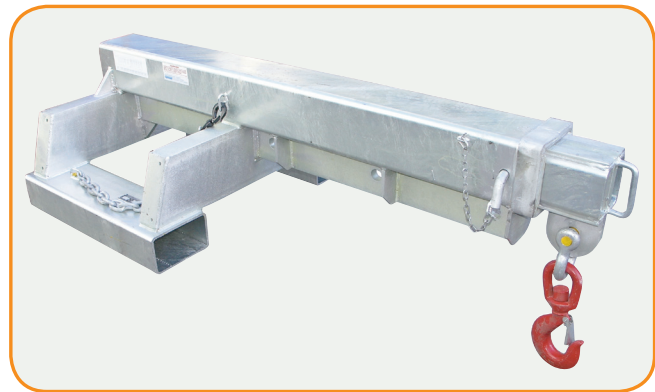

SFJS10 Fixed Jib Short - 10 Tonne

The SFJS10 Fixed Jib is the largest capacity jib in the range. Fitted with wide pocket centres, this jib is also for forklifts fitted with special hydraulic tine positioners. Maximum extension is 2 metres, with the overall jib length when retracted of 1.39 metres. Galvanised finish.

- Safe Working Load: 10,000 kg Max.
- Fork Pocket Size: 230 mm x 110 mm
- Fork Pocket Centres: 875 mm
- Unit Weight: 400 kg

Safe Working Load (SWL) per position

POSITION	1	2	3	4
EXTENSION (mm)	930	1245	1625	2005
SWL (kg)	10,000	4800	3600	3000

SFJL10 Fixed Jib Long - 10 Tonne

This jib has a 3.56 metre reach when fully extended, and is also fitted with wide fork pocket centres. The overall jib length when closed is 2.19 metres. Galvanised finish.

- Safe Working Load: 10,000 kg Max.
- Fork Pocket Size: 230 mm x 110 mm
- Fork Pocket Centres: 875 mm
- Unit Weight: 515 kg

Safe Working Load (SWL) per position

POSITION	1	2	3	4	5	6	7	8
EXTENSION (mm)	920	1380	1805	2045	2425	2805	3185	3565
SWL (kg)	10,000	8550	7600	6600	5000	2600	1520	960