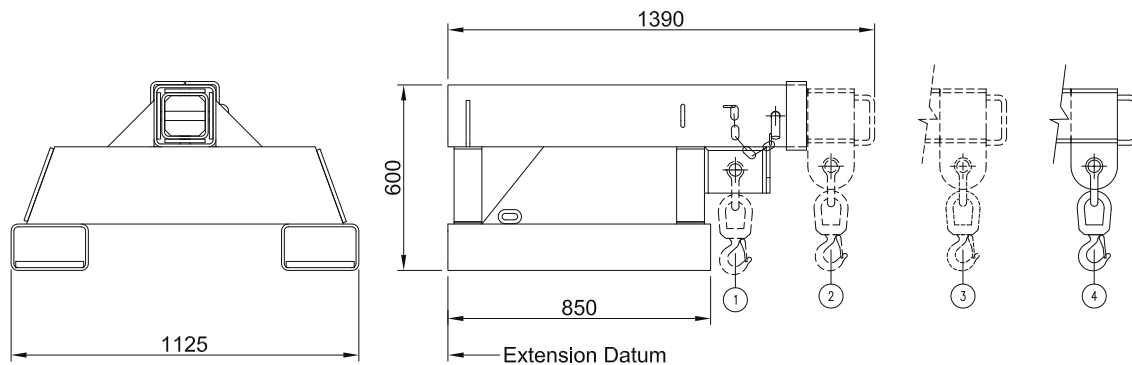

SFJS10 Fixed Jib Short - 10 Tonne

The SFJS10 Fixed Jib is the largest capacity jib in the range. Fitted with wide pocket centres, this jib is also for forklifts fitted with special hydraulic tine positioners. Maximum extension is 2 metres, with the overall jib length when retracted of 1.39 metres. Galvanised finish.

- Safe Working Load: 10,000 kg Max.
- Fork Pocket Size: 230 mm x 110 mm
- Fork Pocket Centres: 875 mm
- Unit Weight: 400 kg

Safe Working Load (SWL) per position

POSITION	1	2	3	4
EXTENSION (mm)	930	1245	1625	2005
SWL (kg)	10,000	4800	3600	3000

SFJL10 Fixed Jib Long - 10 Tonne

This jib has a 3.56 metre reach when fully extended, and is also fitted with wide fork pocket centres. The overall jib length when closed is 2.19 metres. Galvanised finish.

- Safe Working Load: 10,000 kg Max.
- Fork Pocket Size: 230 mm x 110 mm
- Fork Pocket Centres: 875 mm
- Unit Weight: 515 kg

Safe Working Load (SWL) per position

POSITION	1	2	3	4	5	6	7	8
EXTENSION (mm)	920	1380	1805	2045	2425	2805	3185	3565
SWL (kg)	10,000	8550	7600	6600	5000	2600	1520	960