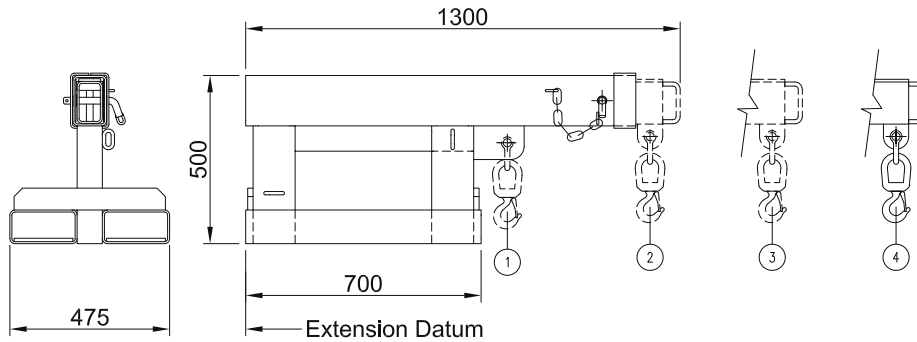

Type FJS5 Fixed Jib Short - 5 Tonne

The FJS5 Fixed Jib has a 1.96 metre reach when fully extended, and an overall length of 1.3 metres when retracted. The jib is secured to the forklift by a safety chain. Galvanised finish.

- Safe Working Load: 4750 kg Max
- Fork Pocket Size: 185 mm x 75 mm
- Fork Pocket Centres: 275 mm
- Unit Weight: 130 kg

Safe Working Load (SWL) per position				
POSITION	1	2	3	4
EXTENSION (mm)	780	1200	1580	1960
SWL (kg)	4750	2400	1800	1500

Type FJL5 Fixed Jib Long - 5 Tonne

The FJL5 Fixed Jib has a 3.5 metre reach when fully extended, and an overall jib length when retracted of 2.1 metres. Galvanised finish.

- Safe Working Load: 4750 kg Max
- Fork Pocket Size: 185 mm x 75 mm
- Fork Pocket Centres: 275 mm
- Unit Weight: 170 kg

Safe Working Load (SWL) per position								
POSITION	1	2	3	4	5	6	7	8
EXTENSION (mm)	935	1395	1855	2000	2380	2760	3140	3520
SWL (kg)	4750	4275	3800	3300	2500	1300	760	480